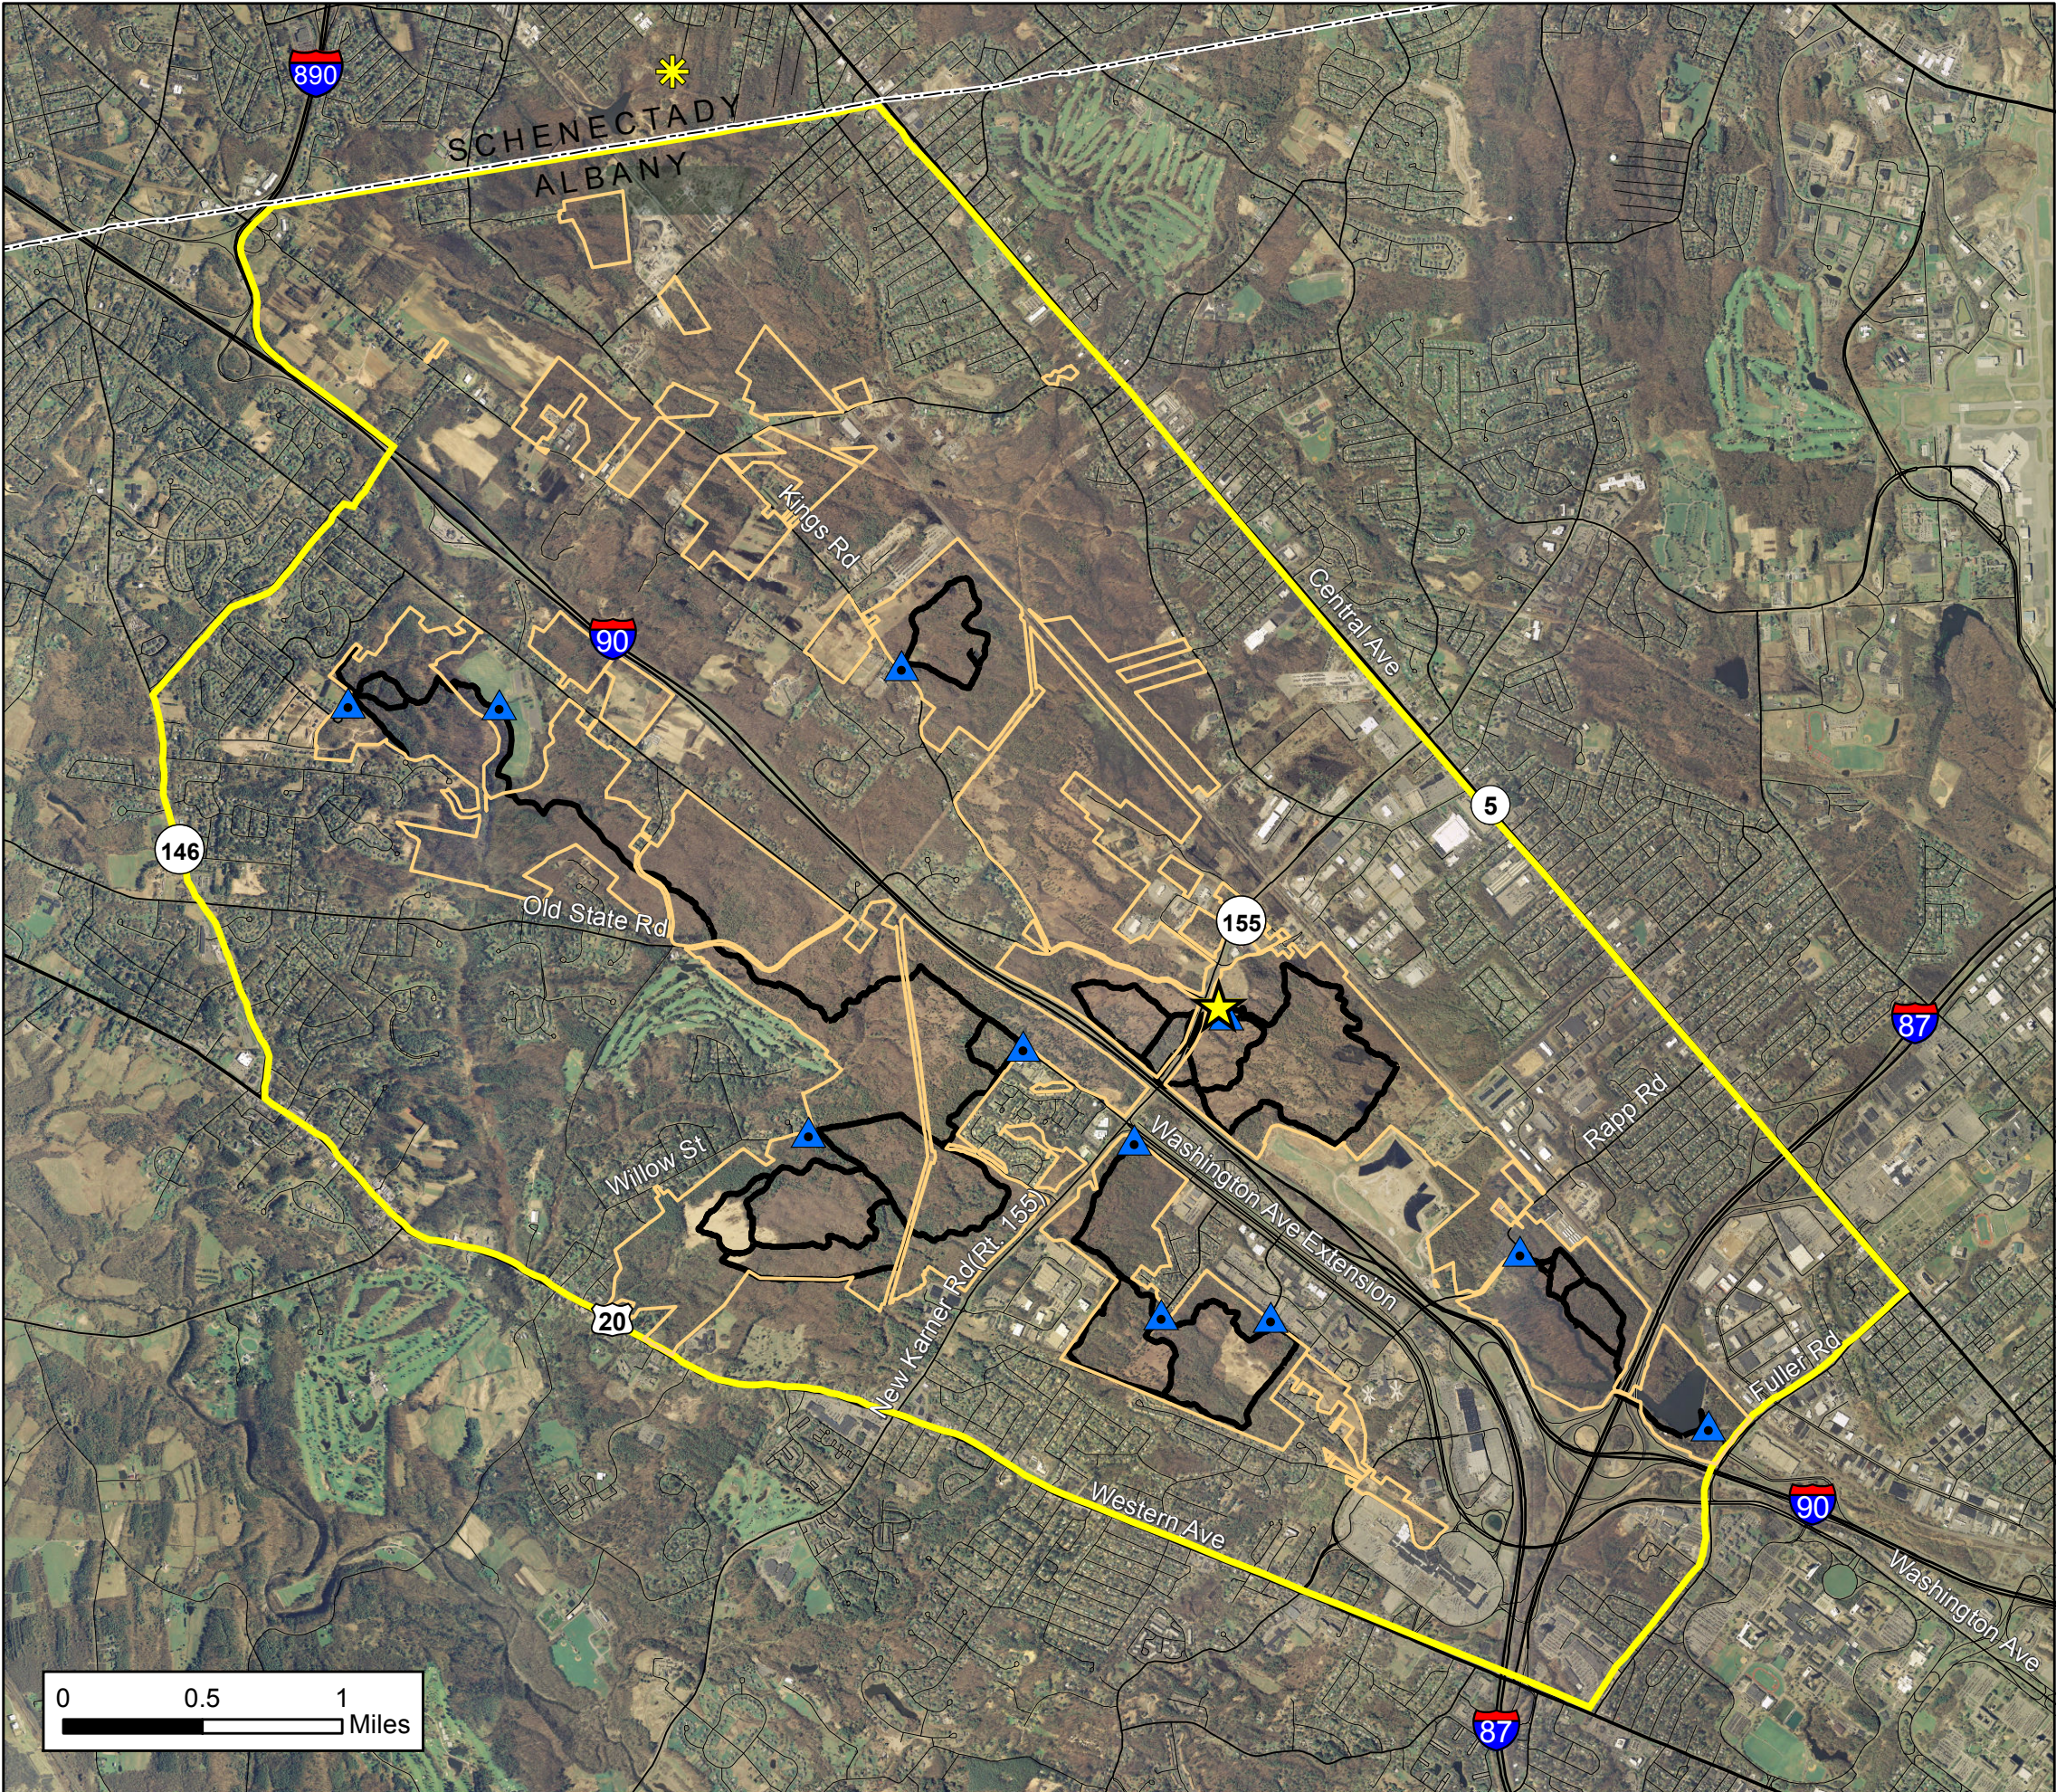

# Management Plan For The Albany Pine Bush Preserve

**Current Trails**  
 ~~~~~ 21 Miles

**Trailheads**  
 ▲

**Discovery Center**  
 ★

**Woodlawn Preserve**  
 ✨

**Preserve Boundary**  
 □

**Roads**  
 —

**Albany Pine Bush Studay Area**  
 13,000 acres

Sources:  
 Imagery - 2007, 1 foot Natural Color Orthoimagery,  
 Trails - 2015, Albany Pine Bush Preserve  
 Roads - 2009, NY CSCIC

Prepared By:  

March 2017

**Figure 6:  
 Preserve Trail System**

Prepared by: Tyler Briggs, Fire Management and GIS Specialist